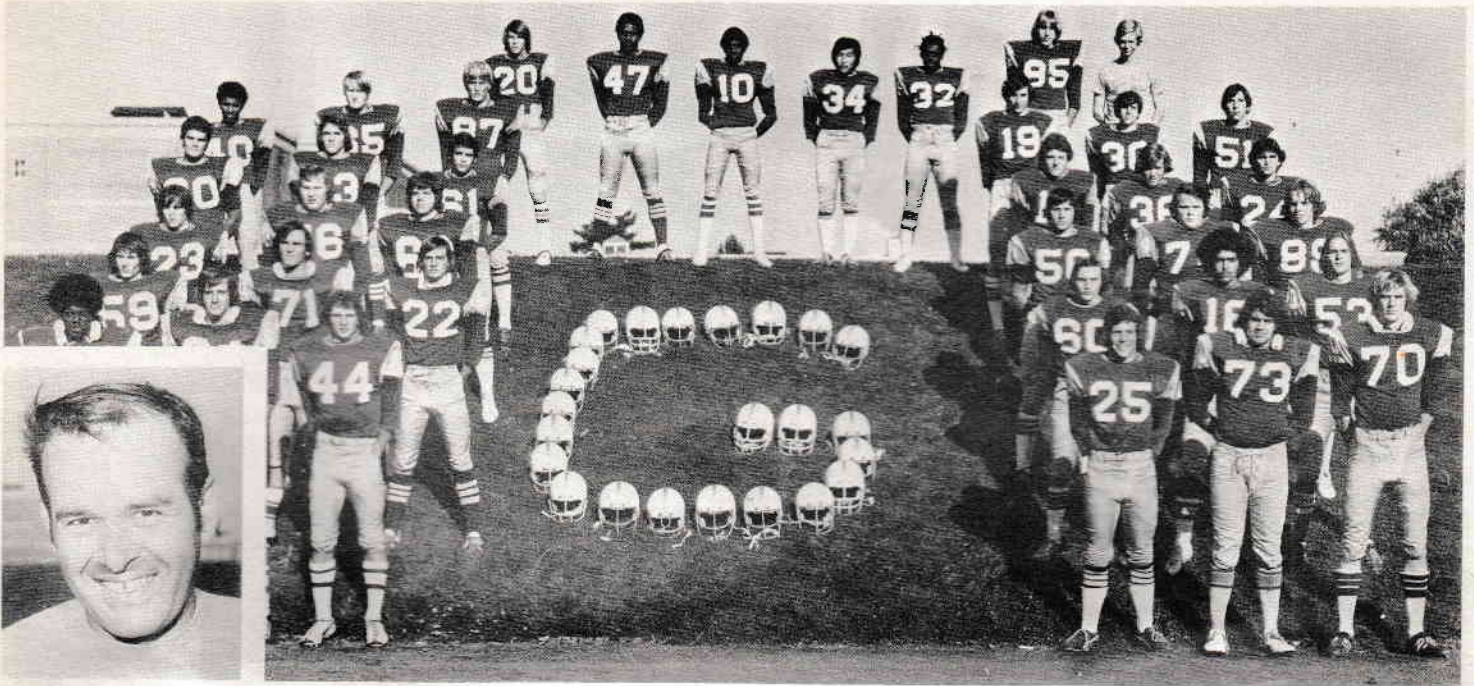

GRANT

GEORGE RALLIS, *Coach*

NAMES	No.	Position	Height	Weight	Varsity Exp.	Yr. in School	NAMES	No.	Position	Height	Weight	Varsity Exp.	Yr. in School
Ricky Thomas	10	TB	70	145	JV	11	Dave Wiese	53	C	73	179	1	12
Pat Shaw	14	Q	70	165	1	11	Tim McCollum	56	G	73	190	0	11
Bob Simril	16	Q	72	170	1	12	David Falk	59	G	72	180	1	12
Wade Lusby	19	Q	73	165	0	11	Gene Murphy	60	G	68	148	1	12
Randy Herman	20	TB	72	155	0	11	Greg Thoming	61	G	71	167	0	11
Jeff Boynton	22	SE	70	152	1	12	Dan Davis	64	T	76	201	1	12
Steve Ryan	23	SB	70	160	1	12	Steve Dolezal	65	G	72	180	0	11
Ron Rallis	24	SB	70	160	1	11	Dan Eby	66	G	75	200	0	11
Jim Southworth	25	FB	69	166	2	12	Joe Huck	70	T	78	208	1	12
Doug Palmer	30	SE	68	135	0	11	Mike Bowman	71	T	74	202	1	12
Darryl Motley	32	FB	69	174	0	10	Jeff Brophy	73	T	73	215	0	11
John Takamoto	34	FB	68	165	1	12	Gary Buttke	74	T	74	225	1	11
Mike Site	36	SB	67	160	0	11	Rick Heckman	76	T	76	230	0	11
Jerry Thompson	37	T	71	183	1	12	Chris Thoming	80	TE	70	180	0	11
Paul Cook	40	SB	68	146	0	11	Dennis Easterly	85	TE	76	185	0	11
Dale Nelson	43	G	72	175	0	11	Robert Lewis	86	SE	78	175	0	11
Doug Scarth	44	SB	71	168	1	12	Bill Nash	87	C	75	192	0	10
Nate Richards	47	FB	72	192	0	10	Dan Pettit	89	TE	73	195	0	11
Fred Reisinger	51	C	71	167	0	11