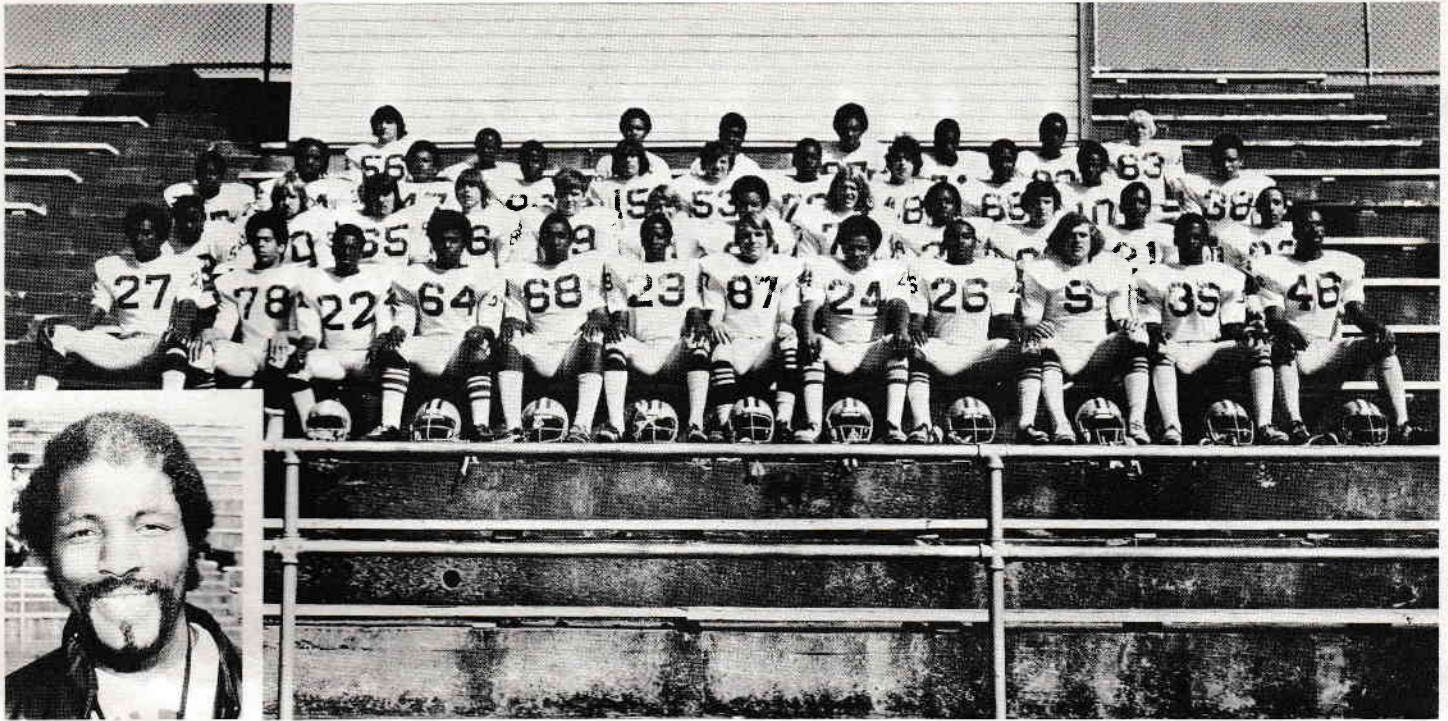

JEFFERSON

BILLIE FRAZIER, Coach

NAMES	No.	Position	Height	Weight	Varsity Exp.	Yr. in School	NAMES	No.	Position	Height	Weight	Varsity Exp.	Yr. in School
Mashia Lance	5	E	65	120	0	10	Jeff Stoeger	53	G	67	141	0	10
Bill Gutwig	9	QB	74	180	1	11	Jeff Scott	56	G	72	165	2	12
Gary Walden	10	QB	70	145	0	11	Jim Blades	57	G	66	170	0	12
Kevin Pete	11	QB	69	150	0	11	Hal Toliver	59	G	68	165	0	12
Mike Deming	15	E	68	135	0	11	Terry Malone	64	C	69	170	1	12
Anthony Flowers	20	RB	68	142	0	11	John McQuade	65	LB	72	175	0	12
Ron Harrison	21	WR	69	145	0	11	Kirk Schleve	66	G	73	171	0	11
Robert Sutherlin	22	WR	67	149	0	12	Steven Barabin	67	G	73	190	2	12
Eugene Hughes	23	WR	66	148	0	12	Jeffrey Barabin	68	T	72	195	0	10
Curtis Ramsey	24	WR	70	155	0	12	Mark Lindquist	69	G	70	160	0	12
Daryl Williams	25	WR	71	153	0	11	Carl Moss	71	G	67	150	0	11
Adelbert Williams	26	RB	72	170	1	12	Marvin Sanders	76	T	73	180	0	10
Kevin Williams	27	RB	74	180	1	11	Jeff Sparks	75	T	73	215	0	12
Wayne Cherry	28	RB	70	150	0	12	James Morrill	77	T	74	190	0	11
Sam James	29	RB	71	155	1	12	Nathaniel Maney	78	T	72	185	1	12
Herman Cotton	33	G	68	152	0	11	George Haskin	79	T	73	200	0	11
Gary Wiggins	34	RB	75	205	0	12	Kerby Willis	81	E	69	160	0	12
Carl Jenkins	35	WR	69	147	1	11	Victor Young	82	T	69	158	0	10
Craig Kinsmen	36	RB	70	160	0	11	Scott Shelly	83	E	68	140	0	10
Jay Craig	38	E	73	175	0	12	Kevin Jenkins	84	E	73	160	0	10
Vernon Johnson	45	RB	68	150	0	10	Michael Marian	86	E	73	160	0	11
Chuck Casin	46	WR	71	170	0	12	Brian Pete	87	E	72	180	2	12
Ernie Warren	47	RB	70	160	0	10	Wendelle Brooks	88	E	70	170	0	12
Mark Feves	48	G	70	165	0	10	Scott Craig	89	E	71	174	0	11
George Robinson	49	E	71	162	0	10	Charles Redeau	90	E	74	172	0	10
Ron Woods	50	C	70	170	0	12