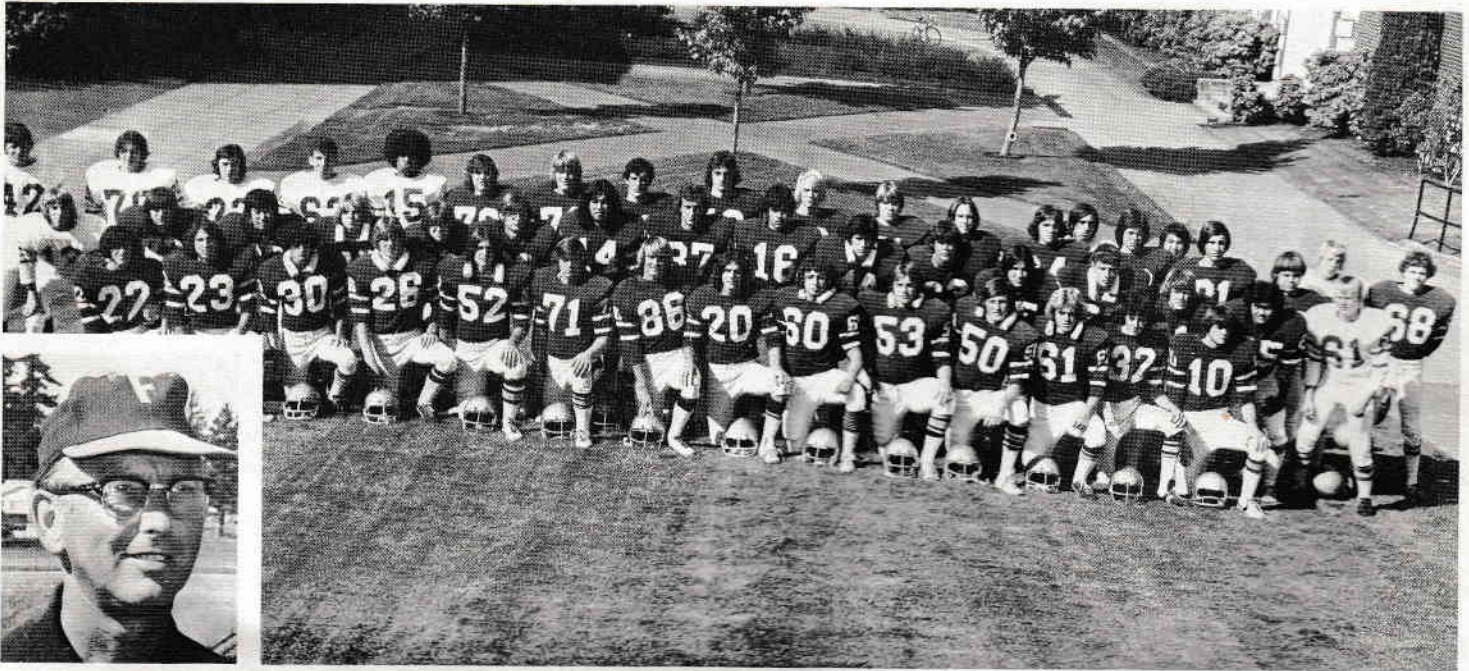

FRANKLIN

FRANK WOLF, *Coach*

Red													White											
NAMES	No.	Position	Height	Weight	Varsity Exp.	Yr. in School	NAMES	No.	Position	Height	Weight	Varsity Exp.	Yr. in School	NAMES	No.	Position	Height	Weight	Varsity Exp.	Yr. in School				
Mark Cooper	10	HB	69	170	1	12	Joe Harding	68	G	66	135	0	10	Scott Anderson	20	HB	66	133	0	10				
Tom Mason	11	QB	72	150	1	12	Richard White	70	T	71	265	1	12	Pat Riehl	22	HB	66	145	0	10				
Tim Hartwig	12	QB	75	172	0	10	Bob Westom	71	T	71	190	1	12	Ralph Mata	23	HB	67	139	0	10				
Mike Denniston	13	HB	68	150	0	12	Joe DePinto	72	T	70	168	0	11	Monty Hall	25	B	66	130	0	10				
Sam Enriken	14	QB	72	172	1	12	Cleve Bowen	73	T	70	200	0	11	Kerry Jobe	62	G	64	142	0	10				
Eddie Flake	15	QB	72	163	0	10	Tim Street	74	T	75	198	0	11	Bryan Norman	50	C	67	187	0	10				
Phillip Tabino	16	HB	71	160	0	11	Bob Durr	75	T	70	205	0	11	Gary Fujino	60	G	66	155	0	10				
Pat Durbin	20	HB	71	167	1	12	Darryl Hansen	76	T	73	188	0	10	David Weissenbuehler	61	G	65	152	0	10				
Nick Raffaele	22	HB	62	131	0	12	Jobe Kendall	77	T	68	186	1	11	Ralph Gurwell	70	T	68	197	0	10				
Alberto Monaco	23	HB	67	148	1	12	Scott Sizemore	80	E	71	160	0	10	Jack Pauley	80	E	68	138	0	10				
Ken Garrett	24	HB	69	156	0	10	Mike Earl	81	E	69	140	0	11	Curtis Stokes	83	E	71	153	0	10				
Bill Bills	25	HB	69	155	0	11	Greg Hereford	82	E	72	155	0	10	Robert Blanchard	71	T	70	188	0	10				
Hank Lohmeier	26	HB	71	160	1	12	Paul Clancy	83	E	70	136	0	10	David Avegio	82	E	67	160	0	10				
Craig Vanderpool	30	HB	67	142	1	12	Ken Brawley	85	E	71	163	0	12	Terry Cronkite	26	B	68	150	0	10				
Paul Hastings	31	HB	69	140	0	11	Gary Hereford	86	E	74	174	1	12	Nick Brocato	81	E	70	160	0	10				
Dave Harding	32	HB	69	136	1	12	Ron Fuller	87	E	72	158	0	11											
Daryl Barnett	33	HB	71	166	1	12	Randy Beck	88	E	76	183	0	12											
Kevin Brosseau	34	FB	70	174	0	12																		
Ron Steele	35	HB	68	154	0	11																		
Mike Baird	41	FB	69	163	1	12																		
Gil Bridges	43	FB	70	175	0	12																		
Mike Crocker	44	FB	72	172	0	11																		
Marty Mills	45	FB	72	181	0	11																		
Dwayne Howard	50	C	73	173	1	12																		
Gary Tillman	51	C	71	181	0	11																		
Rick Thomas	52	G	71	200	1	12																		
Jim Daw	53	C-T	71	215	2	12																		
Steve Gumbert	60	G	71	183	1	12																		
Mark Ori	61	G	71	181	0	12																		
Andy Aoki	62	G	69	170	0	11																		
Bob Hensley	63	T	73	194	0	11																		
Bill Gump	64	G	68	162	0	10																		
Matt Irinaga	65	G	69	175	0	10																		
Jim Caputo	66	G	69	175	0	10																		
Bill Green	67	G	75	155	0	10